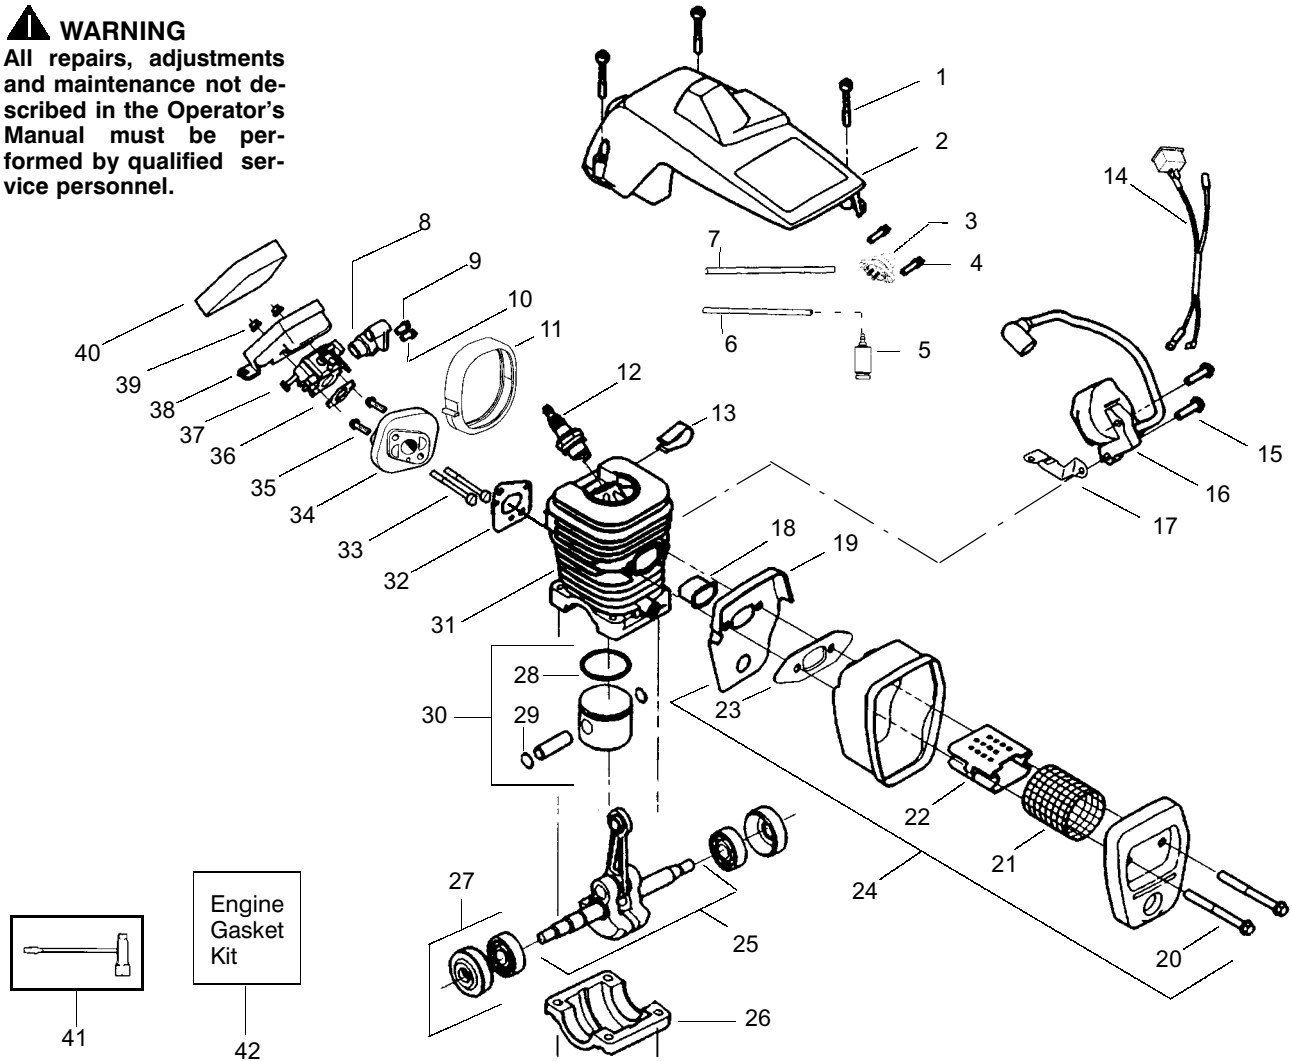

PARTS LIST NO. 530163183		turbo® silent	PARTS LIST	CHAIN SAW MODEL(S) Turbo Silent - 4041	
DATE 6/28/02	NEW			NOTE: Illustration may differ from actual model due to design changes	PAGE NO. 2

▲ WARNING
All repairs, adjustments and maintenance not described in the Operator's Manual must be performed by qualified service personnel.

Ref.	Part No.	Description	Ref.	Part No.	Description	Ref.	Part No.	Description
1.	530016153	Screw	20.	530016132	Screw	38.	530047604	Housing-Air Filter
2.	530071310	Shield-Cylinder	21.	530036103	Screen-Spark	39.	530016101	Nut
3.	530047213	Assy-Air Purge	22.	530037813	Diffuser-Muffler	40.	530037793	Air Filter - Foam
4.	530015780	Screw	23.	530069608	Gasket-Muffler (kit)	41.	530031135	Wrench-Bar
5.	530095646	Assy-Fuel Pick-up	24.	530047207	Assy-Muffler (Incl. 19,20, 21,22,23)	42.	530069608	Kit-Engine Gasket (incl. 36,32,23)
6.	530069247	Kit-Line Purge/Carb. (Small Dia)	25.	530047062	Assy-Crankshaft			
7.	530069216	Kit-Line Purge/Tank (large line)	26.	530037935	Cap-Crankcase			
8.	530049244	Grommet-Carb Adjust.	27.	530056363	Assy-Seal & Bearing			
9.	530038479	Limiter Cap-High(brown)	28.	530038729	Ring-Piston			
10.	530038478	Limiter Cap-Low(tan)	29.	530015697	Retainer - Piston Pin			
11.	530054144	Seal-Carb Adapter	30.	530071408	Kit-Piston - (incl. 28-29)			
12.	952030150	Spark Plug (RCJ-7Y)	31.	530071412	Kit-Cylinder			
13.	530016136	Clip-High Tension Lead	32.	530069608	Gasket-Carb. Adapter (kit)			
14.	530049117	Assy-Wire Harness (includes switch)	33.	530016187	Screw			
15.	530015814	Screw	34.	530049700	Carb. Adapter			
16.	530039167	Module-Ignition	35.	530016386	Screw			
17.	530047442	Strap-Ground	36.	530069608	Carb. Gasket (kit)			
18.	530037652	Insulator-Heat	37.	530069722	Kit-Carburetor (incl. 9 & 10)			
19.	530049870	Back Plate-Muffler						
								Not Shown
								530163173 Manual - (Euro I)
								530143174 Manual - (Euro II)
								530163097 Manual - (Euro III)
								530143175 Manual - (Euro IV)

✓ = NEW PART NUMBER FOR THIS IPL

★ = REFER TO THE SERVICE REFERENCE INDICATED FOR MORE INFORMATION. (LOCATED AT END OF IPL)