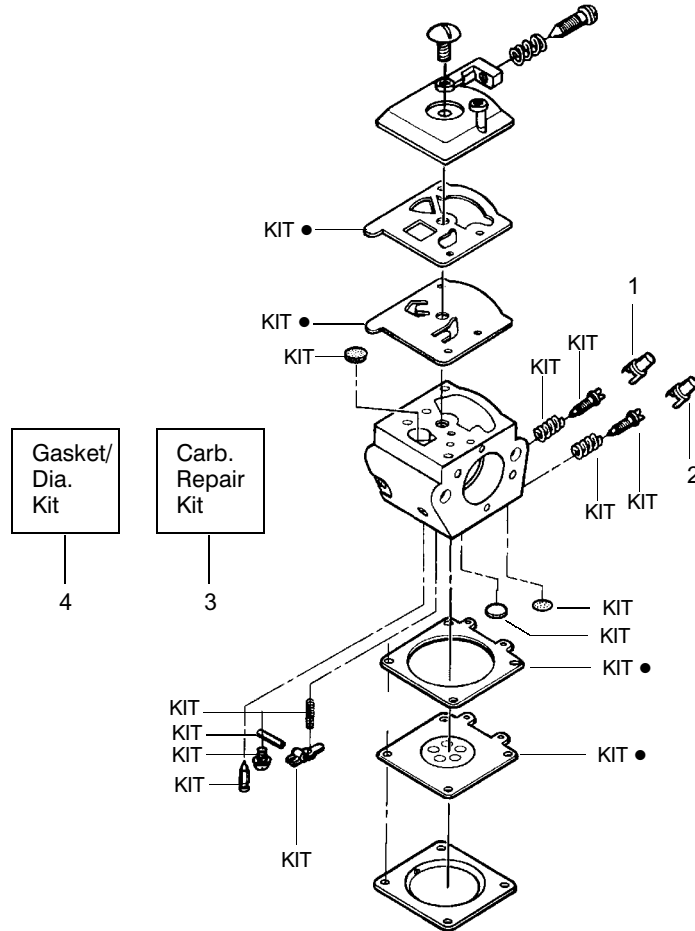

PARTS LIST NO. 530163183		turbo <i>silent</i>	PARTS LIST	CHAIN SAW MODEL(S) Turbo Silent - 4041	
DATE 6/28/02	NEW			Note: Illustration may differ from actual model due to design changes	PAGE NO. 3

Carburetor Assembly – WT-391 – #530069722

Ref.	Part No.	Description
1.	530038479	Limiter Cap-High
2.	530038478	Limiter Cap-Low
3.	530069826	Carburetor Repair Kit (KIT= Indicates Contents) & Includes Limiter Caps
4.	530069844	Gasket/Diaphragm Kit (• = Indicates Contents)