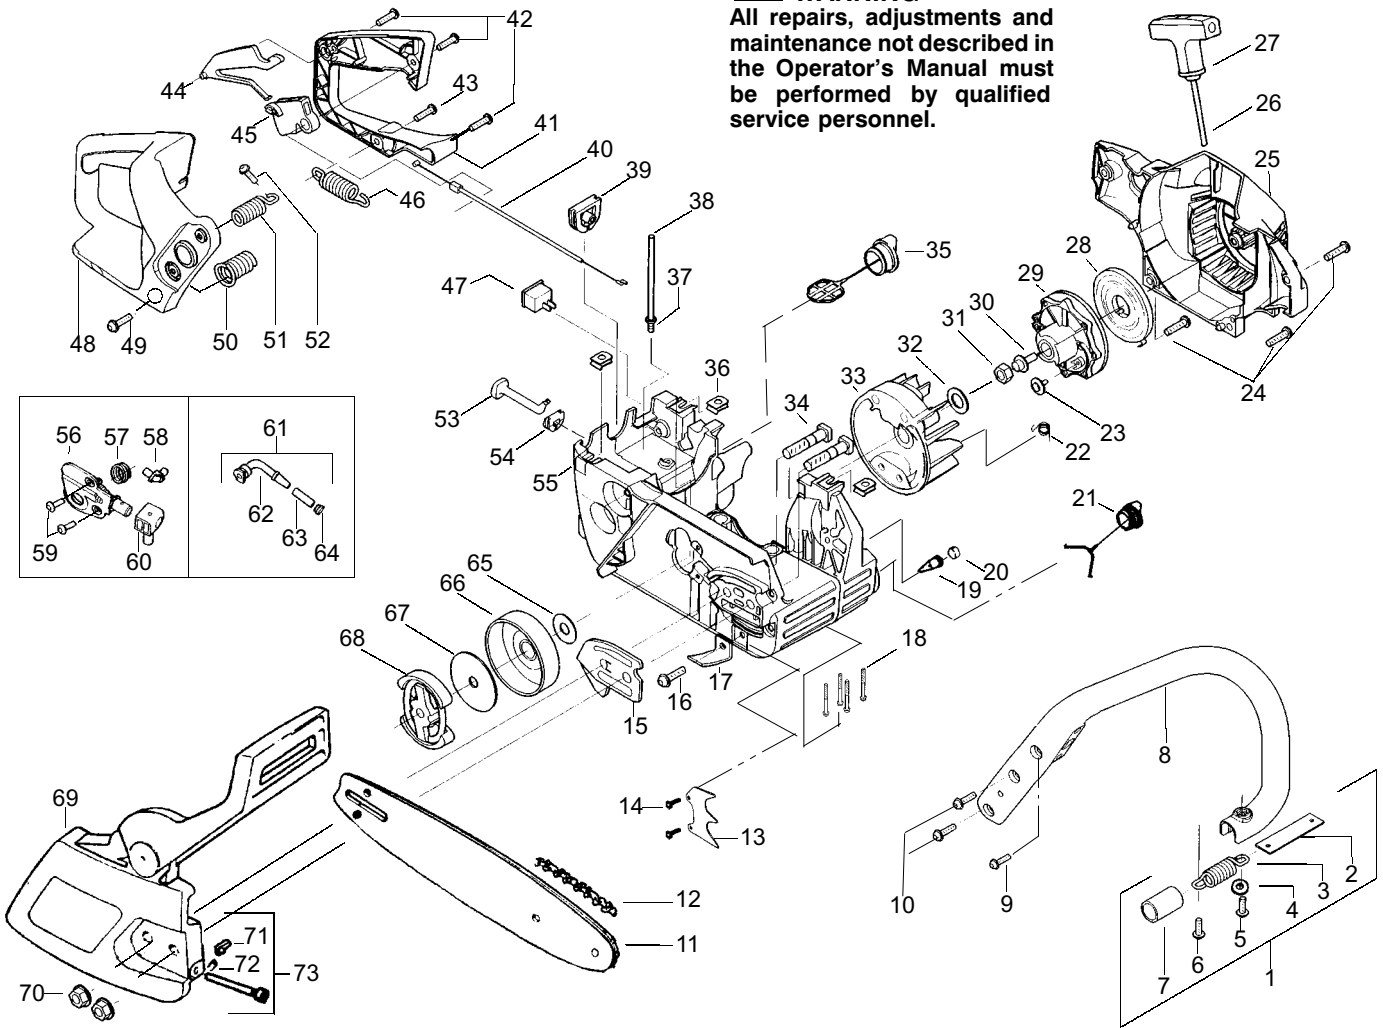

PARTS LIST NO. 530163183		turbo® silent	PARTS LIST	CHAIN SAW MODEL(S) Turbo Silent - 4041	
DATE 6/28/02	NEW			Note: Illustration may differ from actual model due to design changes	PAGE NO. 1

⚠ WARNING
All repairs, adjustments and maintenance not described in the Operator's Manual must be performed by qualified service personnel.

Ref.	Part No.	Description	Ref.	Part No.	Description	Ref.	Part No.	Description
1.	530047963	Assy.-Isolator	27.	530056402	Handle- Starter	53.	530047605	Knob- Choke
2.	530047608	Strap- Limiter	28.	530027531	Spring- Recoil	54.	530049005	Grommet- Knob
3.	530042082	Spring- Isolator	29.	530037817	Pulley- Starter	55.	530056819	Assy- Chassis
4.	530015123	Washer	30.	530015920	Screw	56.	530071259	Kit- Oil Pump (Incls. 57,58,60)
5.	530016018	Screw	31.	530016134	Nut- Flywheel	57.	530037820	Gear- Worm Spring
6.	530015843	Screw	32.	530015127	Washer- Flywheel	58.	530049477	Elbow- Oil Pickup
7.	530036142	Sleeve- AV Spring	33.	530039209	Assy- Flywheel	59.	530016064	Screw
8.	530047583	Handle- Front	34.	530016133	Bolt- Bar	60.	530019206	Seal Block
9.	530015940	Screw	35.	530047192	Assy- Fuel Cap	61.	530047663	Assy- Oil Pickup (Incl. 62-64)
10.	530015814	Screw	36.	530015922	Nut- "U"- Type	62.	530038373	Pick- up Oiler
11.	952044370	Bar - 16"	37.	530023877	Fitting- fuel line	63.	530037821	Filter- Oil
12.	952051211	Chain 16"	38.	530069216	Kit- Fuel line (large)	64.	530030189	Plug- Oil Filter
13.	530014381	Kit- Assy Spike (incl. 14)	39.	530047631	Grommet- Cable	65.	530015907	Washer- Thrust
14.	530015805	Screw	40.	530047602	Cable- Throttle	66.	530047061	Assy.- Clutch Drum w/bearing
15.	530038238	Plate- Bar Mounting	41.	530047581	Cover- Rear Handle	67.	530015611	Washer- Clutch
16.	530015814	Screw	42.	530015906	Screw	68.	530014949	Assy. Clutch
17.	530029850	Chain Catcher	43.	530015886	Screw	69.	530056823	Assy- Chain Brake
18.	530016132	Screw	44.	530036098	Lockout- Throttle	70.	530015917	Nut- Bar Mounting
19.	530026119	Check Valve	45.	530036097	Trigger- Throttle	71.	530015826	Pin- Retainer
20.	530038264	Plug- Bronze Vent	46.	530042082	Spring	72.	530038593	Retainer
21.	530010846	Assy- Oil Cap	47.	530069572	Kit- Switch	73.	530069611	Kit- Bar Adjust
22.	530023817	Spring- Starter Dog	48.	530047582	Handle - Rear			
23.	530016080	Screw	49.	530015814	Screw			
24.	530015892	Screw	50.	530053274	Assy. Isolator - lower			
25.	530056822	Housing- Fan	51.	530071385	Kit- Isolator (Upper)			
26.	530069232	Kit- Rope	52.	530015875	Screw			

★ = NEW PART NUMBER FOR THIS IPL

★ = REFER TO THE SERVICE REFERENCE INDICATED FOR MORE INFORMATION. (LOCATED AT END OF IPL)